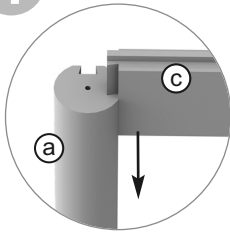

# MONTAGE PFLANZKÜBEL

1

Ⓐ = 4x

2

Ⓑ = 4x

Ⓒ = 16x

3

Ⓓ = 4x

Ⓔ = 2x

4

Ⓕ = 5x

Ⓖ = 4x

5

Ⓗ = 4x

Manufactured for  
**NOVO-TECH Trading GmbH & Co. KG**  
Siemensstraße 31  
06449 Aschersleben | Germany  
Stand: 26.05.2021

Made in Germany