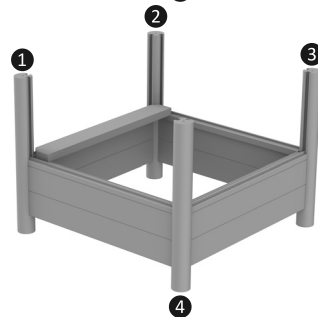

# MONTAGE PFLANZKÜBEL

1

Ⓐ = 4x

2

Ⓑ = 4x

Ⓒ = 16x

3

Ⓓ = 4x

Ⓔ = 2x

4

Ⓕ = 5x

Ⓖ = 4x

5

Ⓗ = 4x

Manufactured for  
**NOVO-TECH Trading GmbH & Co. KG**  
Siemensstraße 31  
06449 Aschersleben | Germany  
Stand: 26.05.2021

Made in Germany