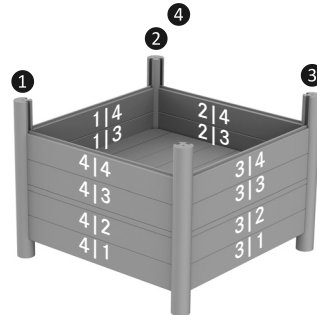

Made in Germany

megawood®

MONTAGE PFLANZKÜBEL

Ⓐ = 4x

Ⓑ = 4x

Ⓒ = 16x

Ⓓ = 4x

Ⓔ = 2x

Ⓕ = 5x

Ⓖ = 4x

Ⓕ = 4x

Ⓖ = 16x

Manufactured for
NOVO-TECH Trading GmbH & Co. KG
Siemensstraße 31 | 06449 Aschersleben | Germany | Stand: 26.05.2021

www.megawood.com