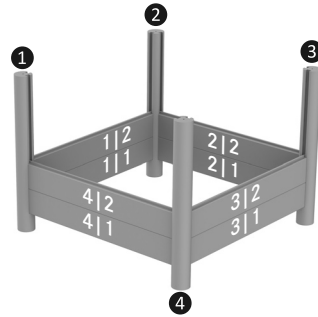

# MONTAGE PFLANZKÜBEL

1

Ⓐ = 4x

2

Ⓑ = 4x

Ⓒ = 16x

3

Ⓓ = 4x

Ⓔ = 2x

4

Ⓕ = 5x

Ⓖ = 4x

5

Ⓗ = 4x

Manufactured for  
**NOVO-TECH Trading GmbH & Co. KG**  
Siemensstraße 31  
06449 Aschersleben | Germany  
Stand: 26.05.2021

Made in Germany