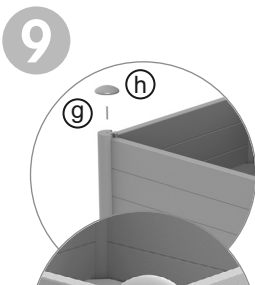

# MONTAGE PFLANZKÜBEL

Ⓐ = 4x

Ⓑ = 4x

Ⓒ = 16x

Ⓓ = 4x

Ⓔ = 2x

Ⓕ = 5x

Ⓖ = 4x