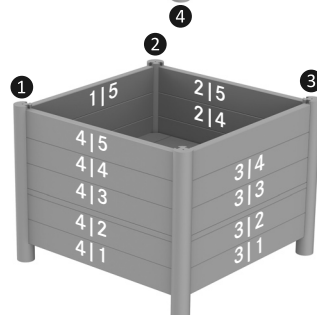

# MONTAGE PFLANZKÜBEL

Ⓐ = 4x

Ⓑ = 4x

Ⓒ = 16x

Ⓓ = 4x

Ⓔ = 2x

Ⓕ = 5x

Ⓖ = 4x