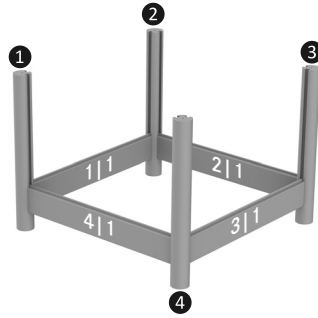

# MONTAGE PFLANZKÜBEL

1

Ⓐ = 4x

2

Ⓑ = 4x

Ⓒ = 16x

3

Ⓓ = 4x

Ⓔ = 2x

4

Ⓕ = 5x

Ⓖ = 4x

5

Ⓗ = 4x

Manufactured for  
**NOVO-TECH Trading GmbH & Co. KG**  
Siemensstraße 31  
06449 Aschersleben | Germany  
Stand: 26.05.2021

Made in Germany