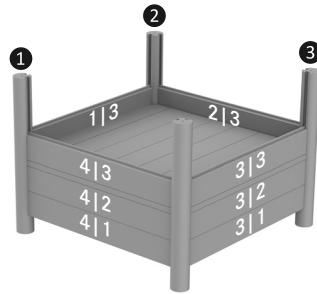

# MONTAGE PFLANZKÜBEL

1

Ⓐ = 4x

2

Ⓑ = 4x

Ⓒ = 16x

3

Ⓓ = 4x

Ⓔ = 2x

4

Ⓕ = 5x

Ⓖ = 4x

5

Ⓗ = 4x

Manufactured for  
**NOVO-TECH Trading GmbH & Co. KG**  
Siemensstraße 31  
06449 Aschersleben | Germany  
Stand: 26.05.2021

Made in Germany

# MONTAGE PFLANZKÜBEL

Ⓐ = 4x

Ⓑ = 4x

Ⓒ = 16x

Ⓓ = 4x

Ⓔ = 2x

Ⓕ = 5x

Ⓖ = 4x