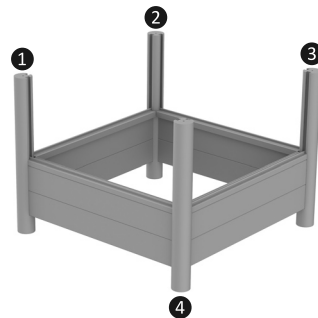

# MONTAGE PFLANZKÜBEL

1

Ⓐ = 4x

2

Ⓑ = 4x

Ⓒ = 16x

3

Ⓓ = 4x

Ⓔ = 2x

4

Ⓕ = 5x

Ⓖ = 4x

5

Ⓗ = 4x

Manufactured for  
**NOVO-TECH Trading GmbH & Co. KG**  
Siemensstraße 31  
06449 Aschersleben | Germany  
Stand: 26.05.2021

Made in Germany