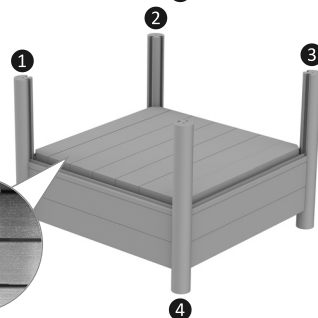

# MONTAGE PFLANZKÜBEL

1

Ⓐ = 4x

2

Ⓑ = 4x

Ⓒ = 16x

3

Ⓓ = 4x

Ⓔ = 2x

4

Ⓕ = 5x

Ⓖ = 4x

5

Ⓗ = 4x

Manufactured for  
**NOVO-TECH Trading GmbH & Co. KG**  
Siemensstraße 31  
06449 Aschersleben | Germany  
Stand: 26.05.2021

Made in Germany

# MONTAGE PFLANZKÜBEL

Ⓐ = 4x

Ⓑ = 4x

Ⓒ = 16x

Ⓓ = 4x

Ⓔ = 2x

Ⓕ = 5x

Ⓖ = 4x